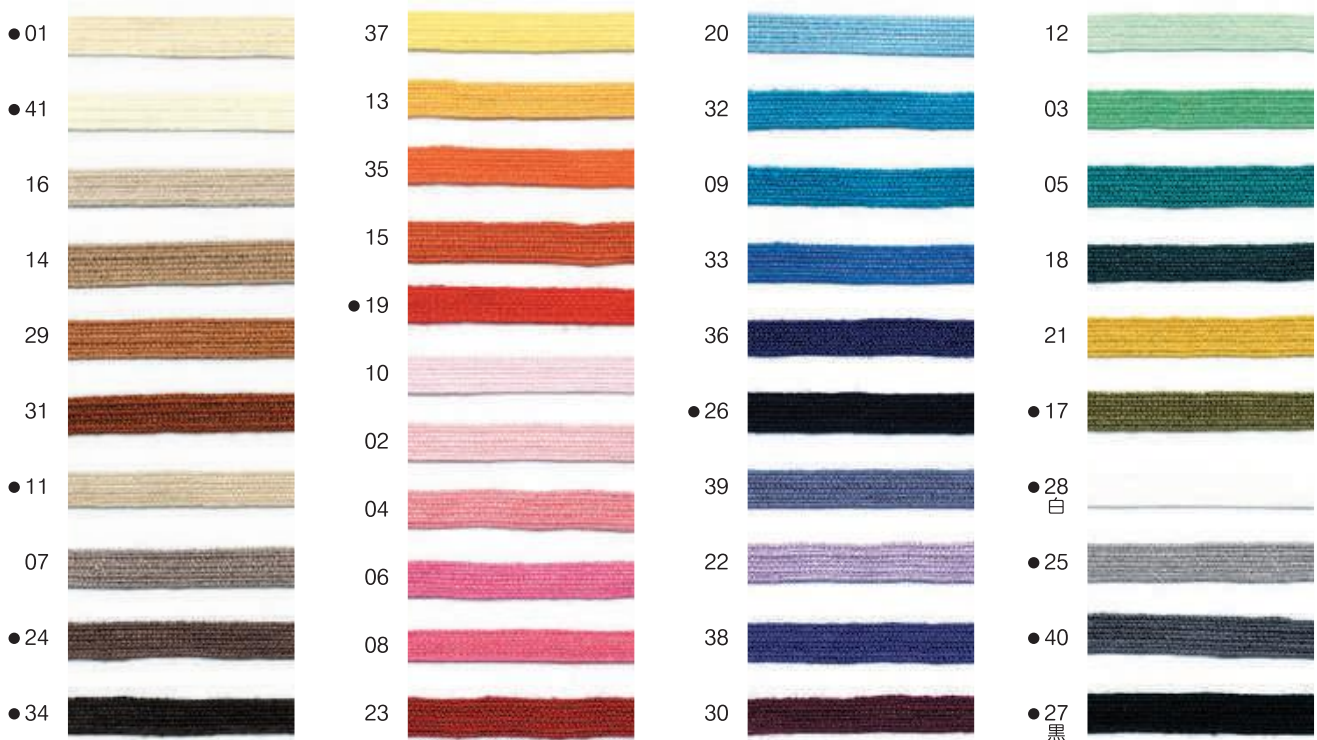

# Sailor Line - Rayon & Cotton -

2 SIZES SAMPLE

<b>20003492</b> BEL-100	<ul style="list-style-type: none"> <li>• 2sizes</li> <li>• 29colours</li> <li>• 30m</li> </ul>
Rayon 100% 堅牢染	 

29 COLOURS SAMPLE

3 SIZES SAMPLE

<b>20003522</b> BEL-110	<ul style="list-style-type: none"> <li>13打 : 12colours (●印)</li> <li>17,25打 : 41colours</li> </ul>
<ul style="list-style-type: none"> <li>• 3sizes</li> <li>• 30m</li> </ul>	Cotton 100% 堅牢染
	 

41 COLOURS SAMPLE

Stretch

Knit

Piping

Rope & Cord

Sailor line  
Rick rack

Braid

Metallic